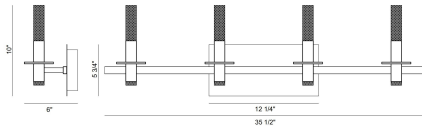

TORNA, TORNA, 4LT LED VANITY

PRODUCT DETAILS

No.	:	45235-023
Product Color	:	POLISHED NICKEL
Product Material	:	Iron
Shade / Accent Colour	:	Frosted white
Shade / Accent Material	:	Alu +acrylic
Width	:	6.5"
Height	:	10"
Ext	:	6"
Weight	:	5.5lbs
Shade Height	:	4.25"
Shade Diameter	:	1.25"

OPTIONS AVAILABLE

ITEM NO.	FINISH	SHADE
45235-016	Gold	Frosted white
45235-023	POLISHED NICKEL	Frosted white

TECHNICAL DETAILS

Canopy / Backplate Length	:	12.25"
Canopy / Backplate Height	:	1.25"
Canopy / Backplate Width	:	5.75"
Location	:	Damp