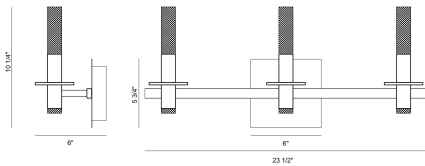

TORNA, TORNA, 3LT LED VANITY

PRODUCT DETAILS

No.	:	45234-026
Product Color	:	POLISHED NICKEL
Product Material	:	Iron
Shade / Accent Colour	:	Frosted white
Shade / Accent Material	:	Alu +acrylic
Width	:	6.5"
Height	:	10.25"
Ext	:	6"
Weight	:	3.7lbs
Shade Height	:	4.25"
Shade Diameter	:	1.25"

OPTIONS AVAILABLE

ITEM NO.	FINISH	SHADE
45234-019	Gold	Frosted white
45234-026	POLISHED NICKEL	Frosted white

TECHNICAL DETAILS

Canopy / Backplate Length	:	6"
Canopy / Backplate Height	:	1.25"
Canopy / Backplate Width	:	5.75"
Location	:	Damp