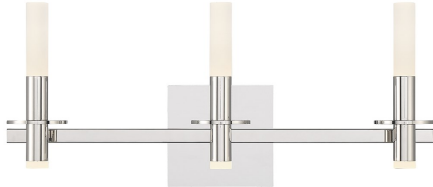

TORNA, TORNA, 3LT LED VANITY

PRODUCT DETAILS

No.	:	45234-026
Product Color	:	POLISHED NICKEL
Product Material	:	Iron
Shade / Accent Colour	:	Frosted white
Shade / Accent Material	:	Alu +acrylic
Width	:	6.5"
Height	:	10.25"
Ext	:	6"
Weight	:	3.7lbs
Shade Height	:	4.25"
Shade Diameter	:	1.25"

LIGHT SOURCE DETAILS

Number of Bulbs	:	6
Light Source	:	LED
Light Source Type	:	LED
Input Voltage	:	120V
Bulb Voltage	:	36V
Socket Type	:	LED
Wattage	:	18W
Total Wattage	:	22W
Delivered Lumens	:	776lm
Kelvin	:	3000K
CRI	:	90
Bulb Included	:	Yes
Dimmable	:	Yes

OPTIONS AVAILABLE

ITEM NO.	FINISH	SHADE
45234-019	Gold	Frosted white
45234-026	POLISHED NICKEL	Frosted white

TECHNICAL DETAILS

Canopy / Backplate Length	:	6"
Canopy / Backplate Height	:	1.25"
Canopy / Backplate Width	:	5.75"
Location	:	Damp