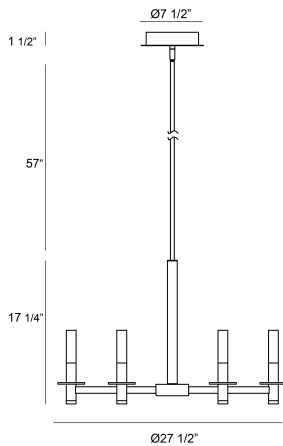

### PRODUCT DETAILS

|                         |   |                 |
|-------------------------|---|-----------------|
| No.                     | : | 38440-021       |
| Product Color           | : | MATTE BLACK     |
| Product Material        | : | METAL           |
| Shade / Accent Colour   | : | FROSTED ACRYLIC |
| Shade / Accent Material | : | ACRYLIC         |
| Diameter                | : | 27.5"           |
| Height                  | : | 17.25"          |
| Overall Height          | : | 73"             |
| Weight                  | : | 11lbs           |

### LIGHT SOURCE DETAILS

|                   |   |                |
|-------------------|---|----------------|
| Light Source Type | : | INTEGRATED LED |
| Input Voltage     | : | 24V            |
| Bulb Voltage      | : | 120V           |
| Socket Type       | : | LED            |
| Total Wattage     | : | 228W           |
| Delivered Lumens  | : | 2260lm         |
| Kelvin            | : | 3000K          |
| CRI               | : | 90             |
| Dimmable          | : | Yes            |

### TECHNICAL DETAILS

|                           |   |   |
|---------------------------|---|---|
| Hanging Support Type      | : | ROD   |
| Hanging Support Length    | : | 57"   |
| Canopy / Backplate Height | : | 1.5"  |
| Canopy / Backplate Dia.   | : | 7.5"  |
| Location                  | : | DRY   |
| Approval                  | : |  |
| Title 24                  | : | Yes   |