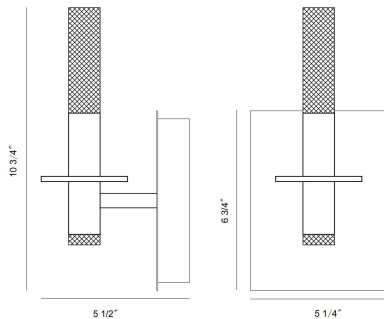

TORNA, TORNA, 1LT LED VANITY

PRODUCT DETAILS

| | | |
|-------------------------|---|---------------|
| No. | : | 45233-012 |
| Product Color | : | Gold |
| Product Material | : | Iron |
| Shade / Accent Colour | : | Frosted white |
| Shade / Accent Material | : | Alu +acrylic |
| Width | : | 6" |
| Height | : | 10.75" |
| Ext | : | 5.5" |
| Weight | : | 1.7lbs |
| Shade Height | : | 4.25" |
| Shade Diameter | : | 1.25" |

LIGHT SOURCE DETAILS

| | | |
|-------------------|---|-------|
| Number of Bulbs | : | 2 |
| Light Source | : | LED |
| Light Source Type | : | LED |
| Input Voltage | : | 120V |
| Bulb Voltage | : | 36V |
| Socket Type | : | LED |
| Wattage | : | 6W |
| Total Wattage | : | 7W |
| Delivered Lumens | : | 254lm |
| Kelvin | : | 3000K |
| CRI | : | 90 |
| Bulb Included | : | Yes |
| Dimmable | : | Yes |

OPTIONS AVAILABLE

| ITEM NO. | FINISH | SHADE |
|-----------|-----------------|---------------|
| 45233-012 | Gold | Frosted white |
| 45233-029 | POLISHED NICKEL | Frosted white |

TECHNICAL DETAILS

| | | |
|---------------------------|---|-------|
| Canopy / Backplate Length | : | 4.5" |
| Canopy / Backplate Height | : | 1.25" |
| Canopy / Backplate Width | : | 6.75" |
| Location | : | Damp |