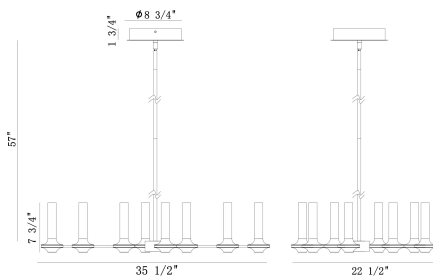

Torcia, Torcia, 8LT chandelier

OPTIONS AVAILABLE

ITEM NO.	FINISH	SHADE
45714-016	Black & gold	Clear
45714-023	White & gold	Clear

PRODUCT DETAILS

No.	:	45714-016
Product Color	:	Black & gold
Product Material	:	Iron
Shade / Accent Colour	:	Clear
Shade / Accent Material	:	acrylic
Length	:	35.75"
Width	:	22.75"
Height	:	7.5"
Overall Height	:	60.5"
Weight	:	12.1lbs
Shade Height	:	5.5"
Shade Diameter	:	1.25"

LIGHT SOURCE DETAILS

Number of Bulbs	:	16
Light Source	:	LED
Light Source Type	:	LED
Input Voltage	:	120V
Bulb Voltage	:	24V
Socket Type	:	LED
Wattage	:	40W
Total Wattage	:	45W
Delivered Lumens	:	1928lm
Kelvin	:	3000K
CRI	:	90
Bulb Included	:	Yes
Dimmable	:	Yes

TECHNICAL DETAILS

Light Direction	:	Up and Down
Hanging Support Type	:	ROD
Hanging Support Length	:	57"
Rods Included	:	Yes
Canopy / Backplate Height	:	1.75"
Canopy / Backplate Dia.	:	8.75"
Location	:	Dry