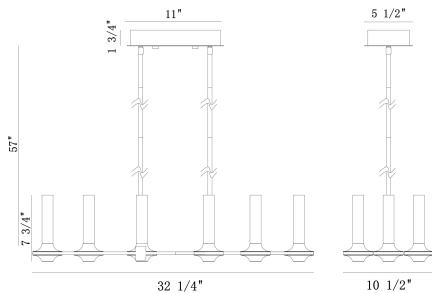

### PRODUCT DETAILS

No.	:	45713-019
Product Color	:	Black & gold
Product Material	:	Iron
Shade / Accent Colour	:	Clear
Shade / Accent Material	:	acrylic
Length	:	31.5"
Width	:	10.25"
Height	:	7.5"
Overall Height	:	60.5"
Weight	:	10.7lbs
Shade Height	:	5.5"
Shade Diameter	:	1.25"

### TECHNICAL DETAILS

Light Direction	:	Up and Down
Hanging Support Type	:	ROD
Hanging Support Length	:	57"
Rods Included	:	Yes
Canopy / Backplate Length	:	11"
Canopy / Backplate Height	:	1.75"
Canopy / Backplate Width	:	5.5"
Location	:	Dry