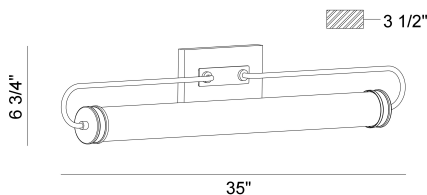

TELLIE, TELLIE, VANITY, LRG

PRODUCT DETAILS

No.	:	45357-022
Product Color	:	Black
Product Material	:	Iron
Shade / Accent Colour	:	white
Shade / Accent Material	:	Glass
Width	:	35"
Height	:	6.75"
Ext	:	3.5"
Weight	:	4.1lbs
Shade Length	:	28.5"
Shade Diameter	:	2.75"

LIGHT SOURCE DETAILS

Light Source Type	:	INTEGRATED LED
Input Voltage	:	120V
Bulb Voltage	:	120V
Socket Type	:	LED
Total Wattage	:	15W
Delivered Lumens	:	1520lm
Kelvin	:	3000K
CRI	:	90
Dimmable	:	Yes

OPTIONS AVAILABLE

ITEM NO.	FINISH	SHADE
45357-015	Chrome	white
45357-022	Black	white

TECHNICAL DETAILS

Canopy / Backplate Length	:	8"
Canopy / Backplate Height	:	0.75"
Canopy / Backplate Width	:	4.5"
Adjustable Lamp Head	:	No
Mounting	:	Up
Location	:	Damp