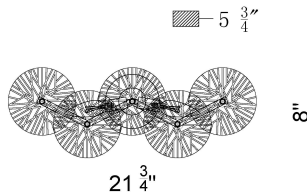

SUE-ANNE, SUE-ANNE, 2LT VANITY

PRODUCT DETAILS

No.	:	45700-019
Product Color	:	Brass
Product Material	:	Iron
Shade / Accent Colour	:	CLEAR/AMBER
Shade / Accent Material	:	Glass
Width	:	21.75"
Height	:	8"
Ext	:	5.75"
Weight	:	4.6lbs

LIGHT SOURCE DETAILS

Number of Bulbs	:	2
Light Source	:	Incandescent
Light Source Type	:	B10
Input Voltage	:	120V
Bulb Voltage	:	120V
Socket Type	:	E12
Wattage	:	40W
Total Wattage	:	80W
Bulb Included	:	No
Dimmable	:	No

OPTIONS AVAILABLE

ITEM NO.	FINISH	SHADE
45700-019	Brass	CLEAR/AMBER

TECHNICAL DETAILS

Canopy / Backplate Height	:	1"
Canopy / Backplate Dia.	:	5.5"
Location	:	Dry

PROJECT INFORMATION

 Job Name: Date: Category: