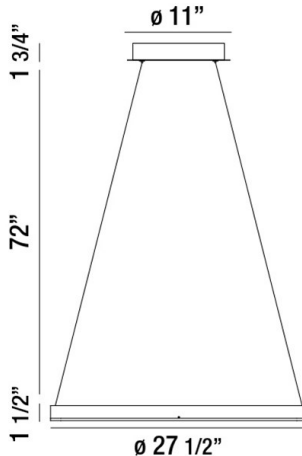

SPUNTO, 28" ROUND CHANDELIER

PRODUCT DETAILS

No.	:	31471-027
Product Color	:	MATTE BLACK
Product Material	:	METAL
Shade / Accent Colour	:	OPAL WHITE
Shade / Accent Material	:	ACRYLIC
Diameter	:	27.5"
Height	:	1.5"
Overall Height	:	75.25"
Weight	:	9.5lbs

LIGHT SOURCE DETAILS

Light Source Type	:	INTEGRATED LED
Input Voltage	:	120V
Bulb Voltage	:	120V
Socket Type	:	LED
Total Wattage	:	48W
Delivered Lumens	:	1900lm
Kelvin	:	3000K
CRI	:	80+
Dimmable	:	Yes

OPTIONS AVAILABLE

ITEM NO.	FINISH	SHADE
31471-015	SILVER	OPAL WHITE
31471-027	MATTE BLACK	OPAL WHITE

TECHNICAL DETAILS

Light Direction	:	Down
Hanging Support Type	:	AIRCRAFT CABLE
Hanging Support Length	:	72"
Canopy / Backplate Height	:	1.75"
Canopy / Backplate Dia.	:	11"
Adjustable Lamp Head	:	No
Location	:	DRY
Approval	:	