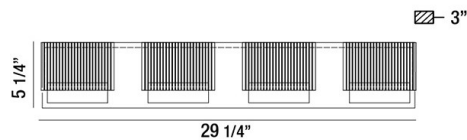

SONIC, 30" VANITY LIGHT

PRODUCT DETAILS

No.	:	31440-011
Product Color	:	CHROME
Product Material	:	METAL
Shade / Accent Colour	:	CLEAR
Shade / Accent Material	:	ETCHED GLASS
Width	:	29.5"
Height	:	5.25"
Ext	:	3"
Weight	:	6.8lbs

LIGHT SOURCE DETAILS

Light Source Type	:	INTEGRATED LED
Input Voltage	:	120V
Bulb Voltage	:	120V
Total Wattage	:	24W
Delivered Lumens	:	850lm
Kelvin	:	4000K
CRI	:	80+
Dimmable	:	Yes

OPTIONS AVAILABLE

ITEM NO.	FINISH	SHADE
31440-011	CHROME	CLEAR

TECHNICAL DETAILS

Light Direction	:	Up
Canopy / Backplate Length	:	27.563"
Canopy / Backplate Height	:	1.375"
Canopy / Backplate Width	:	4.344"
Adjustable Lamp Head	:	No
Approval	:	

PROJECT INFORMATION

 Job Name: Date: Type: