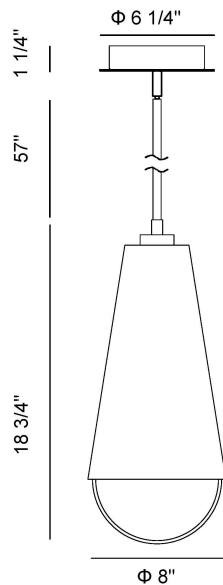

SOLARI, Solari, LED pendant, P

PRODUCT DETAILS

No.	:	45609-015
Product Color	:	Gold
Product Material	:	Iron
Shade / Accent Colour	:	clear
Shade / Accent Material	:	Glass
Length	:	8"
Width	:	8"
Diameter	:	8"
Height	:	18.75"
Overall Height	:	78.5"
Weight	:	11.3lbs
Shade Width	:	3.75"
Shade Height	:	13.5"
Shade Diameter	:	7.5"

LIGHT SOURCE DETAILS

Number of Bulbs	:	2
Light Source	:	LED
Light Source Type	:	LED
Input Voltage	:	120V
Bulb Voltage	:	120V
Socket Type	:	LED
Wattage	:	8W
Total Wattage	:	16W
Delivered Lumens	:	1000lm
Kelvin	:	3000K
CRI	:	90
Bulb Included	:	Yes
Dimmable	:	Yes

OPTIONS AVAILABLE

ITEM NO.	FINISH	SHADE
45609-015	Gold	clear
45609-028	Polished Nickel	clear

TECHNICAL DETAILS

Light Direction	:	Up and Down
Hanging Support Type	:	CHAIN
Hanging Support Length	:	57"
Rods Included	:	Yes
Canopy / Backplate Height	:	1.25"
Canopy / Backplate Dia.	:	6.25"
Adjustable Lamp Head	:	Yes
Location	:	Dry