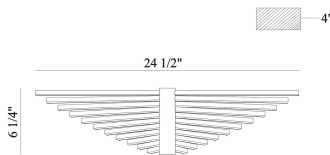

SERAPH, 25IN INTEGRATED LED WALL SCONCE

OPTIONS AVAILABLE

ITEM NO.	FINISH	SHADE
46731-012	MATTE BLACK	WHITE
46731-029	GOLD	WHITE
46731-033	MATTE WHITE	WHITE

PRODUCT DETAILS

No.	:	46731-033
Product Color	:	MATTE WHITE
Product Material	:	METAL
Shade / Accent Colour	:	WHITE
Shade / Accent Material	:	ACRYLIC
Length	:	24.5"
Width	:	4"
Height	:	6.25"
Overall Height	:	6"
Ext	:	4"
Weight	:	3.3LBS
Shade Length	:	2.5"
Shade Width	:	2.5"
Shade Height	:	3"
Shade Diameter	:	3"

TECHNICAL DETAILS

Hanging Support Type	:	J-BOX
Canopy / Backplate Height	:	1.5"
Canopy / Backplate Width	:	2"
Canopy / Backplate Dia.	:	5"
IP Rating	:	IP44
Location	:	DRY
Beam Angle	:	360

PROJECT INFORMATION