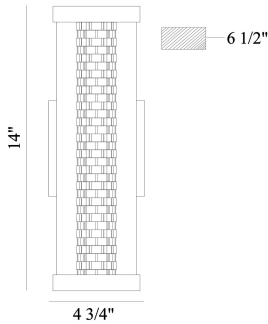

SAVRON, 14IN INTEGRATED LED OUTDOOR WALL SCONCE

OPTIONS AVAILABLE

ITEM NO.	FINISH	SHADE
46696-014	MATTE BLACK	CLEAR

PRODUCT DETAILS

No.	:	46696-014
Product Color	:	MATTE BLACK
Product Material	:	METAL
Shade / Accent Colour	:	CLEAR
Shade / Accent Material	:	GLASS
Width	:	4.75"
Diameter	:	4.75"
Height	:	14"
Overall Height	:	14"
Ext	:	6.5"
Weight	:	5.2LBS
Shade Height	:	6.25"
Shade Diameter	:	6"

LIGHT SOURCE DETAILS

Number of Bulbs	:	1 / 1
Light Source	:	LED / LED
Light Source Type	:	INTEGRATED LED / LED
Input Voltage	:	/ V
Bulb Voltage	:	120 / 120V
Socket Type	:	/
Wattage	:	14 / 14W
Total Wattage	:	14 / 14W
Delivered Lumens	:	932 / 932LM
Kelvin	:	3000 / 3000K
CRI	:	90 / 90
Bulb Included	:	YES / YES
Dimmable	:	YES / YES

TECHNICAL DETAILS

Hanging Support Type	:	J-BOX
Canopy / Backplate Length	:	4.75"
Canopy / Backplate Height	:	1"
Canopy / Backplate Width	:	4.75"
Canopy / Backplate Dia.	:	5"
IP Rating	:	IP44
Location	:	WET
Beam Angle	:	360