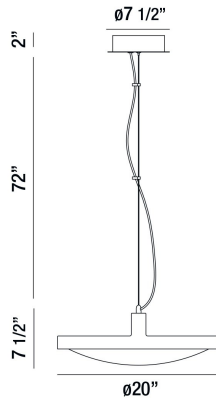

SANDSTONE, 20" ROUND PENDANT

PRODUCT DETAILS

No.	:	35965-014
Product Color	:	WHITE
Product Material	:	METAL
Shade / Accent Colour	:	CLEAR
Shade / Accent Material	:	MULTI-FACETED ACRYLIC
Diameter	:	20"
Height	:	7.5"
Overall Height	:	81.5"
Weight	:	8.2lbs

LIGHT SOURCE DETAILS

Light Source Type	:	INTEGRATED LED
Input Voltage	:	120V
Bulb Voltage	:	120V
Socket Type	:	LED
Total Wattage	:	28W
Initial Lumens	:	1680lm
Kelvin	:	3000K
CRI	:	80+
Dimmable	:	Yes

OPTIONS AVAILABLE

ITEM NO. 35965-014	FINISH WHITE	SHADE CLEAR
------------------------------	------------------------	-----------------------

TECHNICAL DETAILS

Hanging Support Type	:	AIRCRAFT CABLE
Hanging Support Length	:	72"
Canopy / Backplate Height	:	2"
Canopy / Backplate Dia.	:	7.5"
Location	:	DRY
Approval	:	