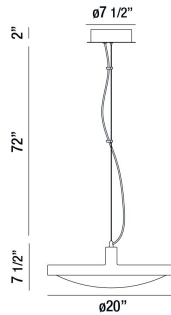

### PRODUCT DETAILS

No.	:	35964-018
Product Color	:	WHITE
Product Material	:	METAL
Shade / Accent Colour	:	CLEAR
Shade / Accent Material	:	MULTI-FACETED ACRYLIC
Diameter	:	14"
Height	:	10.5"
Overall Height	:	84.5"
Weight	:	5.4lbs

### TECHNICAL DETAILS

Hanging Support Type	:	WIRE
Hanging Support Length	:	72"
Canopy / Backplate Height	:	2"
Canopy / Backplate Dia.	:	6.75"
Location	:	DRY
Approval	:	