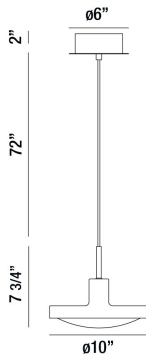

SANDSTONE, 10" ROUND PENDANT

PRODUCT DETAILS

No.	:	35963-011
Product Color	:	WHITE
Product Material	:	METAL
Shade / Accent Colour	:	CLEAR
Shade / Accent Material	:	MULTI-FACETED ACRYLIC
Diameter	:	10"
Height	:	7.75"
Overall Height	:	81.75"
Weight	:	3.2lbs

LIGHT SOURCE DETAILS

Light Source Type	:	INTEGRATED LED
Input Voltage	:	120V
Bulb Voltage	:	120V
Socket Type	:	LED
Total Wattage	:	10W
Initial Lumens	:	600lm
Kelvin	:	3000K
CRI	:	80+
Dimmable	:	Yes

OPTIONS AVAILABLE

ITEM NO.	FINISH	SHADE
35963-011	WHITE	CLEAR

TECHNICAL DETAILS

Hanging Support Type	:	WIRE
Hanging Support Length	:	72"
Canopy / Backplate Height	:	2"
Canopy / Backplate Dia.	:	6"
Location	:	DRY
Approval	:	