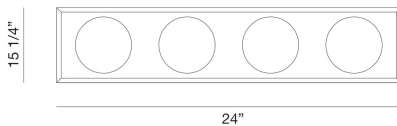

ROVER, 4 LT LED BATHBAR

PRODUCT DETAILS

No.	:	39334-022
Product Color	:	CHROME
Shade / Accent Colour	:	CHROME
Width	:	24"
Height	:	5.25"
Ext	:	4.25"
Weight	:	11lbs

LIGHT SOURCE DETAILS

Light Source Type	:	INTEGRATED LED
Input Voltage	:	120V
Bulb Voltage	:	120V
Socket Type	:	LED
Total Wattage	:	10W
Delivered Lumens	:	1300lm
Kelvin	:	3000K
CRI	:	90
Dimmable	:	Yes

OPTIONS AVAILABLE

ITEM NO.	FINISH	SHADE
39334-015	SOFT GOLD	GOLD
39334-022	CHROME	CHROME
39334-039	BLACK	BLACK

TECHNICAL DETAILS

Canopy / Backplate Length	:	24"
Canopy / Backplate Height	:	1"
Canopy / Backplate Width	:	5.25"