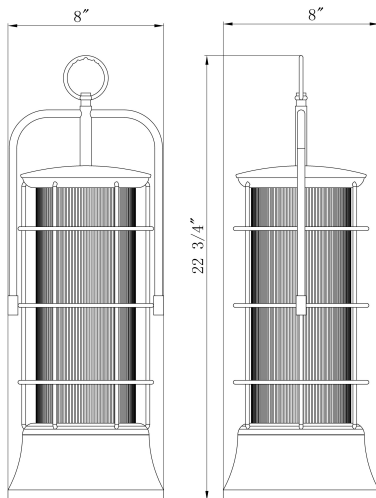

RIVAMAR, 1-LIGHT PENDANT

PRODUCT DETAILS

| | | |
|----------------|---|-------------|
| No. | : | 44266-011 |
| Product Color | : | DARK BRONZE |
| Diameter | : | 8" |
| Height | : | 22.75" |
| Shade Height | : | 16" |
| Shade Diameter | : | 6" |

LIGHT SOURCE DETAILS

| | | |
|-------------------|---|--------------|
| Number of Bulbs | : | 1 |
| Light Source | : | Incandescent |
| Light Source Type | : | T10 |
| Input Voltage | : | 120V |
| Bulb Voltage | : | 120V |
| Socket Type | : | E26 |
| Wattage | : | 60W |
| Total Wattage | : | 60W |
| Bulb Included | : | No |
| Dimmable | : | Yes |

OPTIONS AVAILABLE

| ITEM NO. | FINISH | SHADE |
|-----------|-------------|-------|
| 44266-011 | DARK BRONZE | |

TECHNICAL DETAILS

| | | |
|---------------------------|---|-------|
| Hanging Support Type | : | CHAIN |
| Canopy / Backplate Height | : | 0.75" |
| Canopy / Backplate Dia. | : | 5" |
| Location | : | WET |