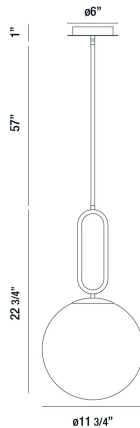

PROSPECT, 12" ROUND PENDANT

PRODUCT DETAILS

No.	:	37349-011
Product Color	:	GOLD
Product Material	:	METAL
Shade / Accent Colour	:	CLEAR
Shade / Accent Material	:	GLASS
Diameter	:	11.75"
Height	:	22.75"
Overall Height	:	80.75"
Weight	:	6.6lbs

LIGHT SOURCE DETAILS

Number of Bulbs	:	1
Light Source	:	Incandescent
Light Source Type	:	A19
Input Voltage	:	120V
Bulb Voltage	:	120V
Socket Type	:	E26
Wattage	:	60W
Total Wattage	:	60W
Bulb Included	:	No
Dimmable	:	Yes

OPTIONS AVAILABLE

ITEM NO.	FINISH	SHADE
37349-011	GOLD	CLEAR

TECHNICAL DETAILS

Hanging Support Type	:	ROD
Hanging Support Length	:	57"
Rods Included	:	3"+6"+12"+18"+18"
Canopy / Backplate Height	:	1"
Canopy / Backplate Dia.	:	6"
Approval	:	