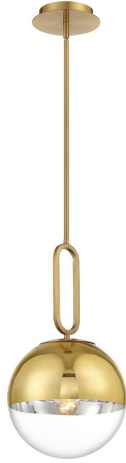

PROSPECT, 10" ROUND PENDANT

PRODUCT DETAILS

No.	:	37348-014
Product Color	:	GOLD
Product Material	:	METAL
Shade / Accent Colour	:	CLEAR
Shade / Accent Material	:	GLASS
Diameter	:	9.75"
Height	:	18.75"
Overall Height	:	76.75"
Weight	:	3.6lbs

LIGHT SOURCE DETAILS

Number of Bulbs	:	1
Light Source	:	Incandescent
Light Source Type	:	A19
Input Voltage	:	120V
Bulb Voltage	:	120V
Socket Type	:	E26
Wattage	:	60W
Total Wattage	:	60W
Bulb Included	:	No
Dimmable	:	Yes

OPTIONS AVAILABLE

ITEM NO.	FINISH	SHADE
37348-014	GOLD	CLEAR

TECHNICAL DETAILS

Hanging Support Type	:	ROD
Hanging Support Length	:	57"
Rods Included	:	3"+6"+12"+18"+18"
Canopy / Backplate Height	:	1"
Canopy / Backplate Dia.	:	6"
Location	:	DRY
Approval	:	