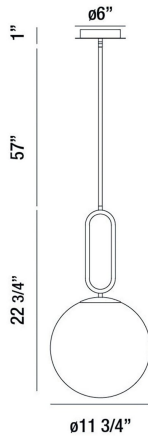

## PROSPECT, 12" ROUND PENDANT

### PRODUCT DETAILS

No.	:	37233-013
Product Color	:	BLACK
Product Material	:	METAL
Shade / Accent Colour	:	OPAL WHITE
Shade / Accent Material	:	GLASS
Diameter	:	11.75"
Height	:	22.75"
Overall Height	:	80.75"
Weight	:	4.6lbs

### TECHNICAL DETAILS

Hanging Support Type	:	ROD
Hanging Support Length	:	57"
Rods Included	:	3"+6"+12"+18"+18"
Canopy / Backplate Height	:	1"
Canopy / Backplate Dia.	:	6"
Location	:	DRY
Approval	:	