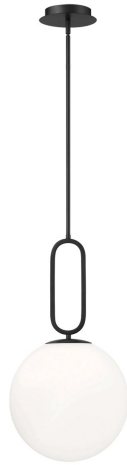

## PROSPECT, 12" ROUND PENDANT

### PRODUCT DETAILS

No.	:	37233-013
Product Color	:	BLACK
Product Material	:	METAL
Shade / Accent Colour	:	OPAL WHITE
Shade / Accent Material	:	GLASS
Diameter	:	11.75"
Height	:	22.75"
Overall Height	:	80.75"
Weight	:	4.6lbs

### LIGHT SOURCE DETAILS

Number of Bulbs	:	1
Light Source	:	Incandescent
Light Source Type	:	A19
Input Voltage	:	120V
Bulb Voltage	:	120V
Socket Type	:	E26
Wattage	:	60W
Total Wattage	:	60W
Bulb Included	:	No
Dimmable	:	Yes

### OPTIONS AVAILABLE

ITEM NO.	FINISH	SHADE
37233-013	BLACK	OPAL WHITE
37233-026	SATIN NICKEL	OPAL WHITE
37233-036	GOLD	OPAL WHITE