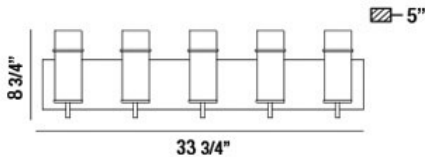

### PRODUCT DETAILS

No.	:	34136-031
Product Color	:	BLACK
Product Material	:	METAL
Shade / Accent Colour	:	CLEAR
Shade / Accent Material	:	GLASS
Width	:	33.75"
Height	:	8.75"
Ext	:	5"
Weight	:	8.9lbs

### TECHNICAL DETAILS

Canopy / Backplate Length	:	33.75"
Canopy / Backplate Height	:	1"
Canopy / Backplate Width	:	5"
Mounting	:	Up
Location	:	DAMP
Approval	:	