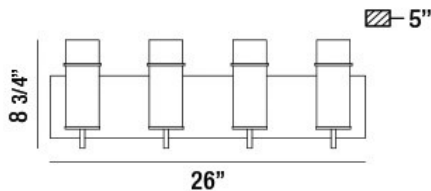

PISTA, 26" VANITY LIGHT

PRODUCT DETAILS

No.	:	34135-039
Product Color	:	BLACK
Product Material	:	METAL
Shade / Accent Colour	:	Glass
Shade / Accent Material	:	GLASS
Width	:	26"
Height	:	8.75"
Ext	:	5"
Weight	:	6lbs

OPTIONS AVAILABLE

ITEM NO.	FINISH	SHADE
34135-013	CHROME	Glass
34135-020	BRONZE	CLEAR
34135-039	BLACK	Glass
34135-047	GOLD	Glass

TECHNICAL DETAILS

Canopy / Backplate Length	:	26"
Canopy / Backplate Height	:	1"
Canopy / Backplate Width	:	5"
Mounting	:	Up
Location	:	DAMP
Approval	:	