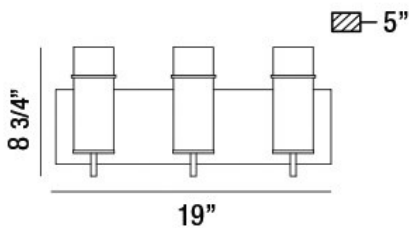

PISTA, 19" VANITY LIGHT

PRODUCT DETAILS

No.	:	34134-032
Product Color	:	BLACK
Product Material	:	METAL
Shade / Accent Colour	:	CLEAR
Shade / Accent Material	:	GLASS
Width	:	19"
Height	:	8.75"
Ext	:	5"
Weight	:	5.5lbs

OPTIONS AVAILABLE

ITEM NO.	FINISH	SHADE
34134-016	CHROME	CLEAR
34134-023	BRONZE	CLEAR
34134-032	BLACK	CLEAR
34134-040	GOLD	CLEAR

TECHNICAL DETAILS

Canopy / Backplate Length	:	19"
Canopy / Backplate Height	:	1"
Canopy / Backplate Width	:	5"
Mounting	:	Up
Location	:	DAMP
Approval	:	