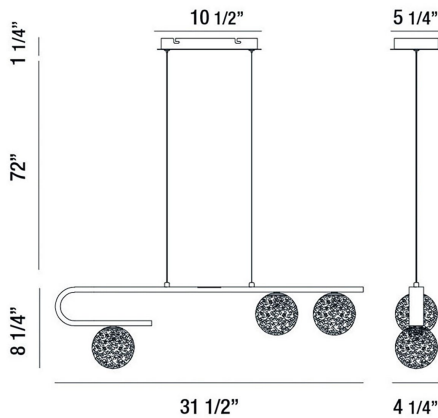

PHILLIMORE, 32" LINEAR CHANDELIER

PRODUCT DETAILS

No.	:	37350-017
Product Color	:	BRUSHED GOLD
Product Material	:	METAL
Shade / Accent Colour	:	CLEAR
Shade / Accent Material	:	GLASS
Length	:	31.5"
Width	:	4.25"
Height	:	8.25"
Overall Height	:	81.5"
Weight	:	6.5lbs

LIGHT SOURCE DETAILS

Light Source Type	:	INTEGRATED LED
Input Voltage	:	120V
Bulb Voltage	:	120V
Socket Type	:	LED
Total Wattage	:	9W
Delivered Lumens	:	720lm
Kelvin	:	3500K
CRI	:	80+
Dimmable	:	Yes

OPTIONS AVAILABLE

ITEM NO.	FINISH	SHADE
37350-017	BRUSHED GOLD	CLEAR

TECHNICAL DETAILS

Hanging Support Type	:	AIRCRAFT CABLE
Hanging Support Length	:	72"
Canopy / Backplate Length	:	10.5"
Canopy / Backplate Height	:	1.25"
Canopy / Backplate Width	:	5.25"
Approval	:	
Title 24	:	Yes