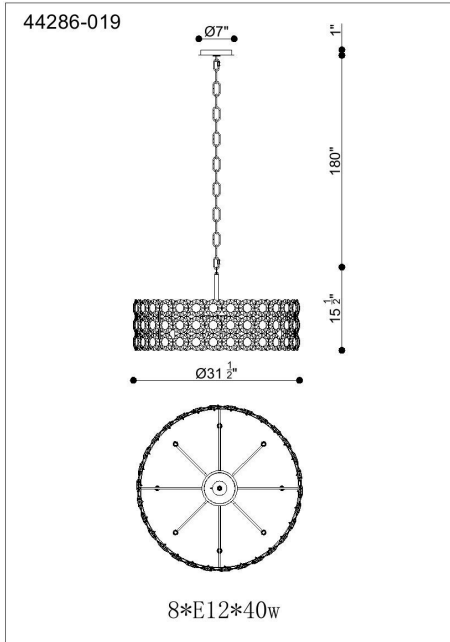

### PRODUCT DETAILS

No.	:	44286-025
Product Color	:	Gold
Product Material	:	Iron
Shade / Accent Colour	:	NA
Shade / Accent Material	:	Crystal
Diameter	:	31.5"
Height	:	15.5"
Overall Height	:	72.5"
Weight	:	43.8lbs

### TECHNICAL DETAILS

Light Direction	:	Up
Hanging Support Type	:	CHAIN
Hanging Support Length	:	57"
Rods Included	:	Yes
Canopy / Backplate Length	:	15.5"
Canopy / Backplate Height	:	1"
Canopy / Backplate Width	:	6.75"
Canopy / Backplate Dia.	:	8"
Location	:	Dry