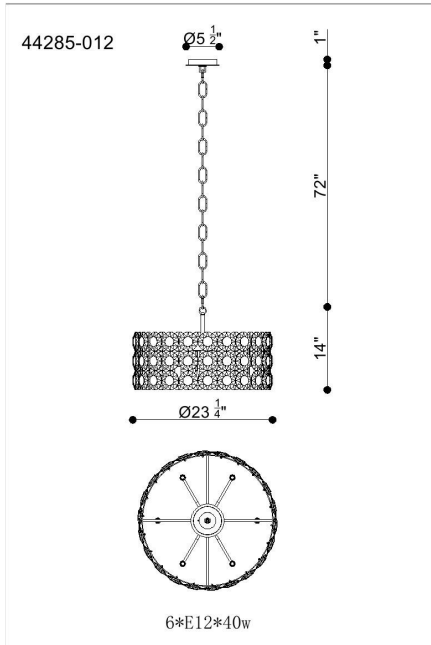

PERRENE, PERRENE, MED CHANDELIER

OPTIONS AVAILABLE

ITEM NO.	FINISH	SHADE
44285-012	CHROME	
44285-026	Gold	NA

PRODUCT DETAILS

No.	:	44285-026
Product Color	:	Gold
Product Material	:	Iron
Shade / Accent Colour	:	NA
Shade / Accent Material	:	Crystal
Diameter	:	23.5"
Height	:	14"
Overall Height	:	71"
Weight	:	30.4lbs

LIGHT SOURCE DETAILS

Number of Bulbs	:	6
Light Source	:	Incandescent
Light Source Type	:	B10
Input Voltage	:	120V
Bulb Voltage	:	120V
Socket Type	:	E12
Wattage	:	40W
Total Wattage	:	240W
Bulb Included	:	No
Dimmable	:	No

TECHNICAL DETAILS

Light Direction	:	Up
Hanging Support Type	:	CHAIN
Hanging Support Length	:	57"
Rods Included	:	Yes
Canopy / Backplate Height	:	1"
Canopy / Backplate Dia.	:	5.5"
Location	:	Dry

PROJECT INFORMATION