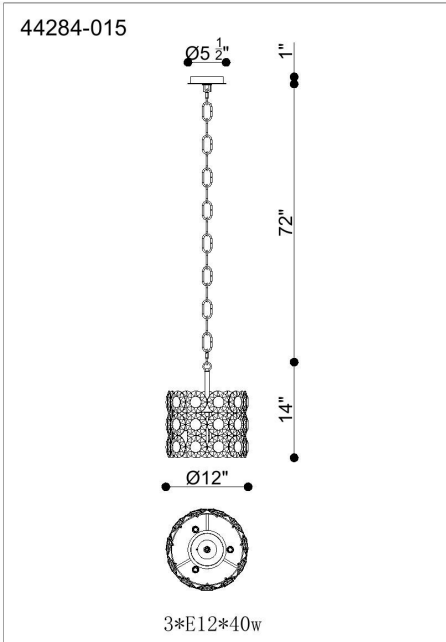

PERRENE, PERRENE, SMA CHANDELIER

PRODUCT DETAILS

No.	:	44284-029
Product Color	:	Gold
Product Material	:	Iron
Shade / Accent Colour	:	NA
Shade / Accent Material	:	Crystal
Diameter	:	12"
Height	:	14"
Overall Height	:	71"
Weight	:	16.5lbs

LIGHT SOURCE DETAILS

Number of Bulbs	:	3
Light Source	:	Incandescent
Light Source Type	:	B10
Input Voltage	:	120V
Bulb Voltage	:	120V
Socket Type	:	E12
Wattage	:	40W
Total Wattage	:	120W
Bulb Included	:	No
Dimmable	:	No

OPTIONS AVAILABLE

ITEM NO.	FINISH	SHADE
44284-015	CHROME	
44284-029	Gold	NA

TECHNICAL DETAILS

Light Direction	:	Up
Hanging Support Type	:	CHAIN
Hanging Support Length	:	72"
Rods Included	:	Yes
Canopy / Backplate Height	:	1"
Canopy / Backplate Dia.	:	5.5"
Location	:	Dry