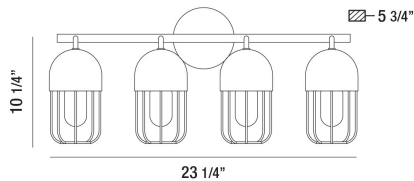

PALMERSTON, 23" VANITY LIGHT

PRODUCT DETAILS

No.	:	35962-014
Product Color	:	MATTE BLACK
Product Material	:	METAL
Shade / Accent Colour	:	GOLD
Shade / Accent Material	:	METAL
Width	:	23.25"
Height	:	10.25"
Ext	:	5.75"
Weight	:	5.5lbs

OPTIONS AVAILABLE

ITEM NO.	FINISH	SHADE
35962-014	MATTE BLACK	GOLD

TECHNICAL DETAILS

Canopy / Backplate Height	:	1"
Canopy / Backplate Dia.	:	4.75"
Mounting	:	Down
Location	:	DAMP
Approval	:	

PROJECT INFORMATION