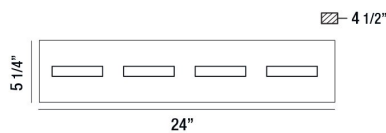

OLSON, 4-LIGHT 24IN INTEGRATED LED VANITY

PRODUCT DETAILS

No.	:	28021-024
Product Color	:	MATTE BLACK
Product Material	:	METAL
Shade / Accent Colour	:	FROSTED
Shade / Accent Material	:	ACRYLIC
Length	:	24"
Width	:	24"
Height	:	5.25"
Overall Height	:	5.25"
Ext	:	4.5"
Weight	:	5.6LBS

OPTIONS AVAILABLE

ITEM NO.	FINISH	SHADE
28021-018	CHROME	FROSTED
28021-024	MATTE BLACK	FROSTED

TECHNICAL DETAILS

Light Direction	:	UP AND DOWN
Hanging Support Type	:	J-BOX
Canopy / Backplate Length	:	23.5"
Canopy / Backplate Height	:	4.5"
Canopy / Backplate Width	:	1.25"
Adjustable Lamp Head	:	NO
IP Rating	:	IP22
Location	:	DAMP
Approval	:	
Title 24	:	YES
Beam Angle	:	360