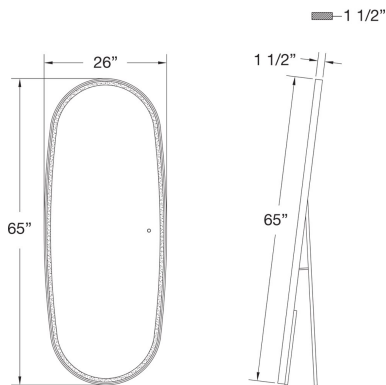

TECHNICAL DETAILS

PROJECT INFORMATION

Job Name: Date: Type:

Comments: