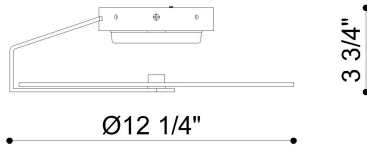

NUVOLA, 12IN INTEGRATED LED FLUSH MOUNT

OPTIONS AVAILABLE

ITEM NO.	FINISH	SHADE
46843-012	MATTE BLACK	WHITE
46843-029	SATIN NICKEL	WHITE
46843-036	GOLD	WHITE

PRODUCT DETAILS

No.	:	46843-012
Product Color	:	MATTE BLACK
Product Material	:	METAL
Shade / Accent Colour	:	WHITE
Shade / Accent Material	:	GLASS
Length	:	12.25"
Width	:	12.25"
Diameter	:	12.25"
Height	:	3.75"
Overall Height	:	4"
Weight	:	3.1LBS
Shade Height	:	0.16"
Shade Diameter	:	11.8"

LIGHT SOURCE DETAILS

Number of Bulbs	:	1 / 1
Light Source	:	LED / LED
Light Source Type	:	LED / INTEGRATED LED
Input Voltage	:	/ V
Bulb Voltage	:	120 / 120V
Socket Type	:	/ INTEGRATED
Wattage	:	13 / 13W
Total Wattage	:	13 / 13W
Delivered Lumens	:	520 / 520LM
Kelvin	:	3000 / 3000K
CRI	:	90 / 90
Bulb Included	:	YES / YES
Dimmable	:	YES / YES

TECHNICAL DETAILS

Light Direction	:	DOWN
Hanging Support Type	:	J-BOX
Canopy / Backplate Height	:	0.75"
Canopy / Backplate Dia.	:	5"
IP Rating	:	IP44
Location	:	DRY
Beam Angle	:	360

PROJECT INFORMATION

 Job Name: Date: Type: