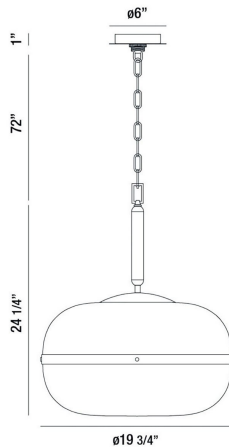

### PRODUCT DETAILS

No.	:	37198-015
Product Color	:	ANCIENT BRASS
Product Material	:	METAL
Shade / Accent Colour	:	AMBER
Shade / Accent Material	:	TINTED GLASS ORBS
Diameter	:	19.75"
Height	:	24.25"
Overall Height	:	100"
Weight	:	16lbs

### TECHNICAL DETAILS

Hanging Support Type	:	CHAIN
Hanging Support Length	:	72"
Canopy / Backplate Height	:	1"
Canopy / Backplate Dia.	:	6"
Approval	:	