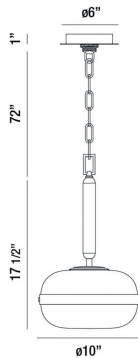

### PRODUCT DETAILS

No.	:	37196-011
Product Color	:	ANCIENT BRASS
Product Material	:	METAL
Shade / Accent Colour	:	AMBER
Shade / Accent Material	:	TINTED GLASS ORBS
Diameter	:	10"
Height	:	17.5"
Overall Height	:	90"
Weight	:	8lbs

### TECHNICAL DETAILS

Hanging Support Type	:	CHAIN
Hanging Support Length	:	72"
Canopy / Backplate Height	:	1"
Canopy / Backplate Dia.	:	6"
Approval	:	