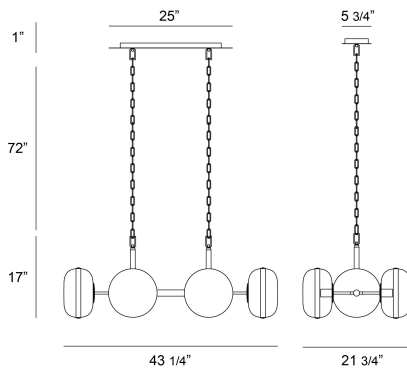

### PRODUCT DETAILS

No.	:	38130-014
Product Color	:	ANCIENT BRASS
Product Material	:	METAL
Shade / Accent Colour	:	CHAMPAGNE
Shade / Accent Material	:	GLASS
Length	:	43.5"
Width	:	21"
Height	:	17.5"
Overall Height	:	89"
Weight	:	5.5lbs

### LIGHT SOURCE DETAILS

Number of Bulbs	:	6
Light Source	:	Incandescent
Light Source Type	:	EDISON
Input Voltage	:	120V
Bulb Voltage	:	120V
Socket Type	:	E26
Wattage	:	60W
Total Wattage	:	360W
Bulb Included	:	Yes
Dimmable	:	Yes

### TECHNICAL DETAILS

Hanging Support Type	:	CHAIN
Hanging Support Length	:	72"
Canopy / Backplate Length	:	25"
Canopy / Backplate Height	:	1"
Canopy / Backplate Width	:	5.75"
Location	:	DRY
Approval	:	