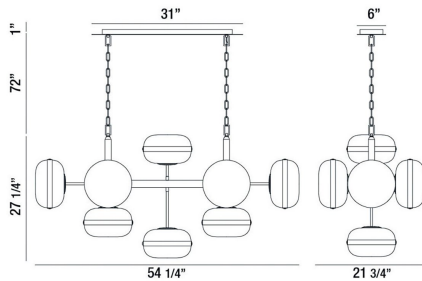

### PRODUCT DETAILS

No.	:	37089-016
Product Color	:	ANCIENT BRASS
Product Material	:	METAL
Shade / Accent Colour	:	AMBER
Shade / Accent Material	:	GLASS
Length	:	54.25"
Width	:	21.75"
Height	:	27.25"
Overall Height	:	100"
Weight	:	53.6lbs

### TECHNICAL DETAILS

Hanging Support Type	:	CHAIN
Hanging Support Length	:	72"
Canopy / Backplate Length	:	31"
Canopy / Backplate Height	:	1"
Canopy / Backplate Width	:	6"
Approval	:	