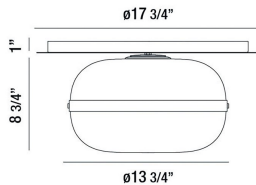

### PRODUCT DETAILS

No.	:	37087-012
Product Color	:	ANCIENT BRASS
Product Material	:	METAL
Shade / Accent Colour	:	AMBER
Shade / Accent Material	:	TINTED GLASS ORBS
Diameter	:	13.75"
Height	:	8.75"
Weight	:	13.6lbs

### TECHNICAL DETAILS

Canopy / Backplate Height	:	1"
Canopy / Backplate Dia.	:	17.75"
Approval	:	