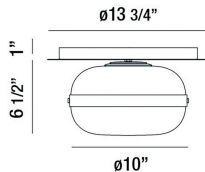

NOTTINGHAM, SMALL 1-LIGHT FLUSHMOUNT

PRODUCT DETAILS

No.	:	37086-015
Product Color	:	ANCIENT BRASS
Product Material	:	METAL
Shade / Accent Colour	:	AMBER
Shade / Accent Material	:	TINTED GLASS ORBS
Diameter	:	10"
Height	:	6.5"
Weight	:	6.8lbs

OPTIONS AVAILABLE

ITEM NO.	FINISH	SHADE
37086-015	ANCIENT BRASS	AMBER

TECHNICAL DETAILS

Canopy / Backplate Height	:	1"
Canopy / Backplate Dia.	:	13.75"
Approval	:	

PROJECT INFORMATION

 Job Name: Date: Type: