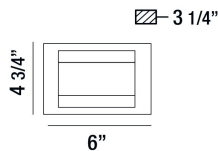

### PRODUCT DETAILS

No.	:	35696-018
Product Color	:	CHROME
Product Material	:	METAL
Shade / Accent Colour	:	CLEAR
Shade / Accent Material	:	PRESSED GLASS
Width	:	6"
Height	:	4.75"
Ext	:	3.25"
Weight	:	2.6lbs

### TECHNICAL DETAILS

Canopy / Backplate Length	:	6"
Canopy / Backplate Height	:	1.5"
Canopy / Backplate Width	:	4.75"
Location	:	DAMP
Approval	:	