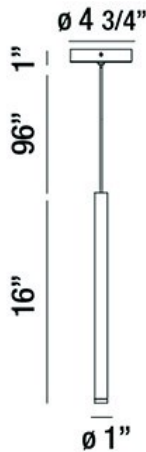

## NAVADA, 1" ROUND PENDANT

### PRODUCT DETAILS

No.	: 34164-044
Product Color	: BLACK
Product Material	: METAL
Shade / Accent Colour	: BLACK
Shade / Accent Material	: METAL TUBES
Diameter	: 1"
Height	: 16"
Overall Height	: 113"
Weight	: 1.3lbs

### TECHNICAL DETAILS

Hanging Support Type	: WIRE
Hanging Support Length	: 96"
Canopy / Backplate Height	: 1"
Canopy / Backplate Dia.	: 4.75"
Location	: DRY
Approval	: 