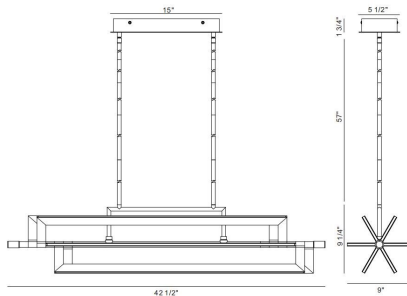

### PRODUCT DETAILS

No.	:	44077-013
Product Color	:	MATTE BLACK
Length	:	42.5"
Width	:	9"
Height	:	9.25"

### TECHNICAL DETAILS

Hanging Support Type	:	ROD
Hanging Support Length	:	57"
Canopy / Backplate Length	:	15"
Canopy / Backplate Height	:	1.75"
Canopy / Backplate Width	:	5.5"
Location	:	DRY
Title 24	:	Yes