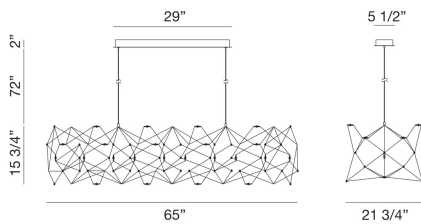

### PRODUCT DETAILS

No.	:	38036-020
Product Color	:	DARK CHROME(PLATED)
Product Material	:	METAL
Shade / Accent Material	:	~
Length	:	65"
Width	:	21.75"
Height	:	15.75"
Overall Height	:	88"
Weight	:	12lbs

### TECHNICAL DETAILS

Hanging Support Type	:	WIRE
Canopy / Backplate Length	:	29.25"
Canopy / Backplate Height	:	1.5"
Canopy / Backplate Width	:	5.5"
Location	:	DRY
Approval	:	
Title 24	:	Yes