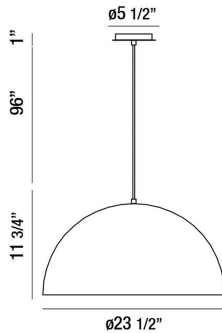

## LAVERTON, 24" ROUND PENDANT

### PRODUCT DETAILS

No.	:	37218-022
Product Color	:	BLACK/GOLD
Product Material	:	METAL
Shade / Accent Material	:	METAL
Diameter	:	23.5"
Height	:	11.75"
Overall Height	:	108.75"

### TECHNICAL DETAILS

Hanging Support Type	:	WIRE
Hanging Support Length	:	96"
Canopy / Backplate Height	:	1"
Canopy / Backplate Dia.	:	5.5"
Approval	:	