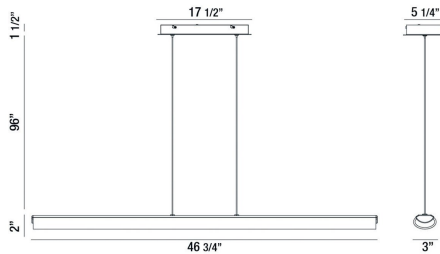

LANDOR, 47" LINEAR PENDANT

PRODUCT DETAILS

No.	:	37161-019
Product Color	:	CHROME
Product Material	:	METAL
Shade / Accent Colour	:	WHITE
Shade / Accent Material	:	ACRYLIC TUBE
Length	:	46.75"
Width	:	3"
Height	:	2"
Overall Height	:	99.5"
Weight	:	7.6lbs

ITEM NO.	FINISH	SHADE
37161-019	CHROME	WHITE

TECHNICAL DETAILS

Hanging Support Type	:	WIRE
Hanging Support Length	:	96"
Canopy / Backplate Length	:	17.25"
Canopy / Backplate Height	:	1.25"
Canopy / Backplate Width	:	5.25"
Location	:	DRY
Title 24	:	Yes