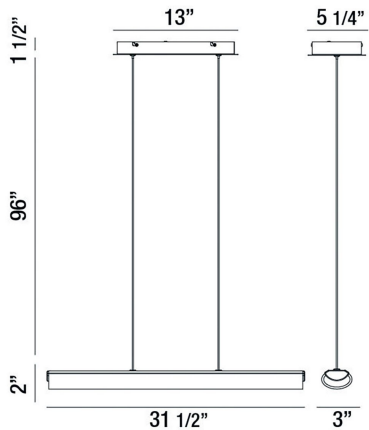

LANDOR, 32" LINEAR PENDANT

PRODUCT DETAILS

No.	:	37160-012
Product Color	:	CHROME
Product Material	:	METAL
Shade / Accent Colour	:	WHITE
Shade / Accent Material	:	ACRYLIC TUBE
Length	:	31.5"
Width	:	3"
Height	:	2"
Overall Height	:	99.5"
Weight	:	5.4lbs

ITEM NO.	FINISH	SHADE
37160-012	CHROME	WHITE

TECHNICAL DETAILS

Hanging Support Type	:	WIRE
Hanging Support Length	:	96"
Canopy / Backplate Length	:	13"
Canopy / Backplate Height	:	1.5"
Canopy / Backplate Width	:	5.25"
Location	:	DRY
Approval	:	