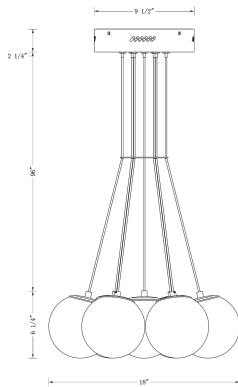

# KEPLER, 7-LIGHT 18IN INTEGRATED LED MULTI DROP CHANDELIER

## PRODUCT DETAILS

No.	:	46805-010
Product Color	:	GOLD
Product Material	:	METAL
Shade / Accent Colour	:	WHITE
Shade / Accent Material	:	ALABASTER
Length	:	18"
Width	:	18"
Diameter	:	18"
Height	:	6.25"
Overall Height	:	11"
Weight	:	35.2LBS
Shade Height	:	4.75"
Shade Diameter	:	4.5"

## TECHNICAL DETAILS

Hanging Support Type	:	AIRCRAFT CABLE
Canopy / Backplate Height	:	2.25"
Canopy / Backplate Dia.	:	9.5"
IP Rating	:	IP44
Location	:	DRY
Beam Angle	:	360