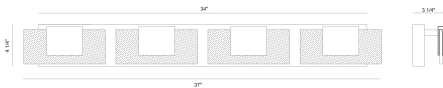

KASHA, KASHA, BATHBAR, 4LT, LED

PRODUCT DETAILS

No.	:	45347-016
Product Color	:	Black & Brass
Product Material	:	Iron
Shade / Accent Colour	:	Clear
Shade / Accent Material	:	Alu + acrylic
Width	:	37"
Height	:	4.25"
Ext	:	3.25"
Weight	:	7.4lbs
Shade Length	:	8.5"
Shade Width	:	3.5"
Shade Height	:	0.25"

TECHNICAL DETAILS

Canopy / Backplate Length	:	34"
Canopy / Backplate Height	:	1.25"
Canopy / Backplate Width	:	4.25"
Location	:	Damp

OPTIONS AVAILABLE

ITEM NO.	FINISH	SHADE
45347-016	Black & Brass	Clear
45347-027	Chrome & Nickel	Clear