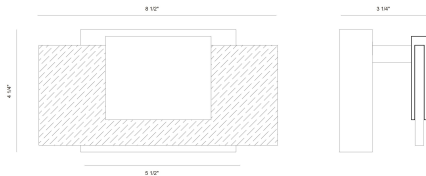

KASHA, KASHA, BATHBAR, 1LT, LED

PRODUCT DETAILS

No.	:	45345-012
Product Color	:	Black & Brass
Product Material	:	Iron
Shade / Accent Colour	:	Clear
Shade / Accent Material	:	Alu + acrylic
Width	:	8.5"
Height	:	4.25"
Ext	:	3.25"
Weight	:	1.7lbs
Shade Length	:	8.5"
Shade Width	:	3.5"
Shade Height	:	0.25"

OPTIONS AVAILABLE

ITEM NO.	FINISH	SHADE
45345-012	Black & Brass	Clear
45345-023	Chrome & Nickel	Clear

TECHNICAL DETAILS

Canopy / Backplate Length	:	5.5"
Canopy / Backplate Height	:	1.25"
Canopy / Backplate Width	:	4.25"
Location	:	Damp