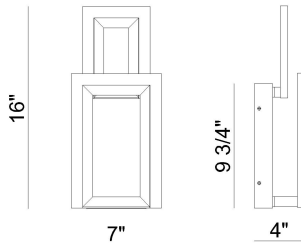

### PRODUCT DETAILS

No.	:	45908-024
Product Color	:	Black
Product Material	:	Aluminum
Shade / Accent Colour	:	Frosted white
Shade / Accent Material	:	acrylic
Width	:	7"
Height	:	16"
Ext	:	4"
Weight	:	3.3lbs

### TECHNICAL DETAILS

Canopy / Backplate Length	:	9.75"
Canopy / Backplate Height	:	1.5"
Canopy / Backplate Width	:	5.5"
Location	:	Dry