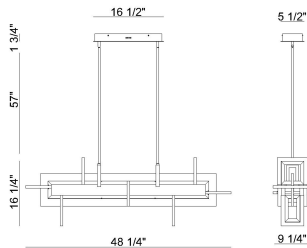

### PRODUCT DETAILS

No.	:	45719-023
Product Color	:	Black
Product Material	:	Aluminum
Shade / Accent Colour	:	Frosted white
Shade / Accent Material	:	acrylic
Length	:	48.25"
Width	:	9.25"
Height	:	16.25"
Overall Height	:	73.3"
Weight	:	20.9lbs

### TECHNICAL DETAILS

Light Direction	:	Up and Down
Hanging Support Type	:	ROD
Rods Included	:	Yes
Canopy / Backplate Length	:	16.5"
Canopy / Backplate Height	:	1.75"
Canopy / Backplate Width	:	5.5"
Location	:	Dry